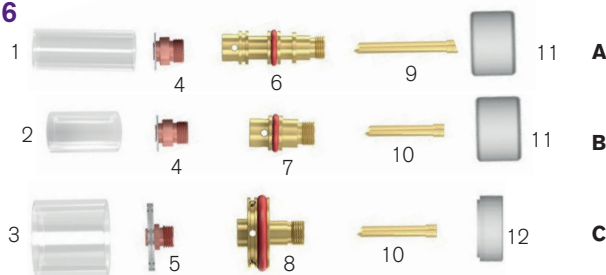

PRO/ECO/WP17, 18, 26

CODENUMMER	OMSCHRIJVING
1 GNGS-2	Standaard Glazen Mondstuk
2 GNGS-1	Standaard Glazen Mondstuk stubby
3 GNGS-L2	Large Glazen Mondstuk
4 GLGS-10	Gaslens Standaard 1.0mm
GLGS-16	Gaslens Standaard 1.6mm
GLGS-24	Gaslens Standaard 2.4mm
GLGS-32	Gaslens Standaard 3.2mm
5 LGLGS-10	Gaslens Large 1.0mm
LGLGS-16	Gaslens Large 1.6mm
LGLGS-24	Gaslens Large 2.4mm
LGLGS-32	Gaslens Large 3.2mm
6 CBGS-2	Klemnippelhouder Standaard

CODENUMMER	OMSCHRIJVING
7 CBGS	Klemnippelhouder Stubby
8 CBGS-LD2	Klemnippelhouder Large
9 10N22W	Spantang Schuine Zijde 1.0mm
10N23W	Spantang Schuine Zijde 1.6mm
10N24W	Spantang Schuine Zijde 2.4mm
10N25W	Spantang Schuine Zijde 3.2mm
10 10N22SW	Stubby Spantang Schuin 1.0mm
10N23SW	Stubby Spantang Schuin 1.6mm
10N24SW	Stubby Spantang Schuin 2.4mm
10N25SW	Stubby Spantang Schuin 3.2mm
11 HSGS-2	Hitteschild Isolator Standaard
12 HSGS-LD2	Hitteschild Isolator Large

CODENUMMER	OMSCHRIJVING
GAS SAVER KITS	
A GSK 17/18/26STD	Standaard Gassaver Kit
GSK 17/18/26STD/1.6	1.6mm Standaard Gassaver Kit
GSK 17/18/26STD/2.4	2.4mm Standaard Gassaver Kit
GSK 17/18/26STD/3.2	3.2mm Standaard Gassaver Kit
B GSK 17/18/26STB	Stubby Gas Saver Kit
GSK 17/18/26STB/1.6	1.6mm Stubby Gas Saver Kit
GSK 17/18/26STB/2.4	2.4mm Stubby Gas Saver Kit
GSK 17/18/26STB/3.2	3.2mm Stubby Gas Saver Kit
C GSK 17/18/26LRG	Large Gas Saver Kit
GSK 17/18/26LRG/1.6	1.6mm Large Gas Saver Kit
GSK 17/18/26LRG/2.4	2.4mm Large Gas Saver Kit
GSK 17/18/26LRG/3.2	3.2mm Large Gas