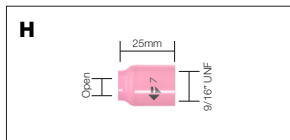

Codenummer	Omschrijving	Grootte	Opening	Model
H 53N58	Gaslens Cup	4	6mm	PRO/ECR/WP9,20
53N59	Gaslens Cup	5	8mm	PRO/ECR/WP9,20
53N60	Gaslens Cup	6	10mm	PRO/ECR/WP9,20
53N61	Gaslens Cup	7	11mm	PRO/ECR/WP9,20
53N61-S	Gaslens Cup	8	13mm	PRO/ECR/WP9,20