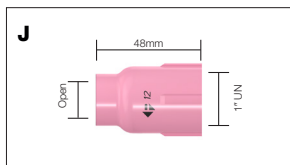

Codenummer	Omschrijving	Grootte	Opening	Model
J 53N87	Large Gaslens	12	19mm	PRO/ECR/WP9-26
53N88	Large Gaslens	10	16mm	PRO/ECR/WP9-26
57N75	Large Gaslens	6	10mm	PRO/ECR/WP9-26
57N74	Large Gaslens	8	13mm	PRO/ECR/WP9-26