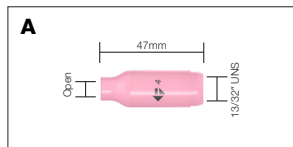

Ceramische Cups

	Codenummer	Omschrijving	Grootte	Opening	Model
A	10N44	Ceramische Cup	12	19mm	PRO/ECR/WP17-26
	10N45	Ceramische Cup	10	16mm	PRO/ECR/WP17-26
	10N46	Ceramische Cup	8	13mm	PRO/ECR/WP17-26
	10N47	Ceramische Cup	7	11mm	PRO/ECR/WP17-26
	10N48	Ceramische Cup	6	10mm	PRO/ECR/WP17-26
	10N49	Ceramische Cup	5	8mm	PRO/ECR/WP17-26
	10N50	Ceramische Cup	4	6mm	PRO/ECR/WP17-26

	Codenummer	Omschrijving	Grootte	Opening	Model
B	13N08	Ceramische Cup	4	6mm	PRO/ECR/WP9,20
	13N09	Ceramische Cup	5	8mm	PRO/ECR/WP9,20
	13N10	Ceramische Cup	6	10mm	PRO/ECR/WP9,20
	13N11	Ceramische Cup	7	11mm	PRO/ECR/WP9,20
	13N12	Ceramische Cup	8	13mm	PRO/ECR/WP9,20
	13N13	Ceramische Cup	10	16mm	PRO/ECR/WP9,20

Codenummer	Omschrijving	Elektrode Grootte	Model
T 45V116S	Large Diameter	1.6 mm	PRO/ECR/WP9,20,24
45V64S	Large Diameter	2.4 mm	PRO/ECR/WP9,20,24

Codenummer	Omschrijving	Elektrode Grootte	Model
U 45V116	Large Diameter	1.6 mm	PRO/ECR/WP17-26
45V63	Large Diameter	4.0 mm	PRO/ECR/WP17-26
45V64	Large Diameter	2.4 mm	PRO/ECR/WP17-26
995795	Large Diameter	3.2 mm	PRO/ECR/WP17-26