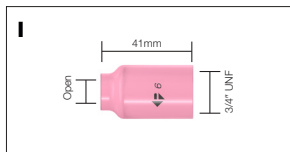

Codenummer	Omschrijving	Grootte	Opening	Model
I 54N14	Gaslens Cup	8	13mm	PRO/ECR/WP17-26
54N15	Gaslens Cup	7	11mm	PRO/ECR/WP17-26
54N16	Gaslens Cup	6	10mm	PRO/ECR/WP17-26
54N17	Gaslens Cup	5	8mm	PRO/ECR/WP17-26
54N18	Gaslens Cup	4	6mm	PRO/ECR/WP17-26
54N19	Gaslens Cup	11	18mm	PRO/ECR/WP17-26