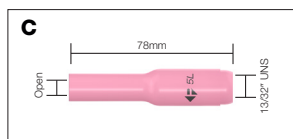

Ceramische Cups

	Codenummer	Omschrijving	Grootte	Opening	Model
A	10N44	Ceramische Cup	12	19mm	PRO/ECR/WP17-26
	10N45	Ceramische Cup	10	16mm	PRO/ECR/WP17-26
	10N46	Ceramische Cup	8	13mm	PRO/ECR/WP17-26
	10N47	Ceramische Cup	7	11mm	PRO/ECR/WP17-26
	10N48	Ceramische Cup	6	10mm	PRO/ECR/WP17-26
	10N49	Ceramische Cup	5	8mm	PRO/ECR/WP17-26
	10N50	Ceramische Cup	4	6mm	PRO/ECR/WP17-26

	Codenummer	Omschrijving	Grootte	Opening	Model
B	13N08	Ceramische Cup	4	6mm	PRO/ECR/WP9,20
	13N09	Ceramische Cup	5	8mm	PRO/ECR/WP9,20
	13N10	Ceramische Cup	6	10mm	PRO/ECR/WP9,20
	13N11	Ceramische Cup	7	11mm	PRO/ECR/WP9,20
	13N12	Ceramische Cup	8	13mm	PRO/ECR/WP9,20
	13N13	Ceramische Cup	10	16mm	PRO/ECR/WP9,20

Codenummer	Omschrijving	Elektrode Grootte	Model
T 45V116S	Large Diameter	1.6 mm	PRO/ECR/WP9,20,24
45V64S	Large Diameter	2.4 mm	PRO/ECR/WP9,20,24

Codenummer	Omschrijving	Elektrode Grootte	Model
U 45V116	Large Diameter	1.6 mm	PRO/ECR/WP17-26
45V63	Large Diameter	4.0 mm	PRO/ECR/WP17-26
45V64	Large Diameter	2.4 mm	PRO/ECR/WP17-26
995795	Large Diameter	3.2 mm	PRO/ECR/WP17-26