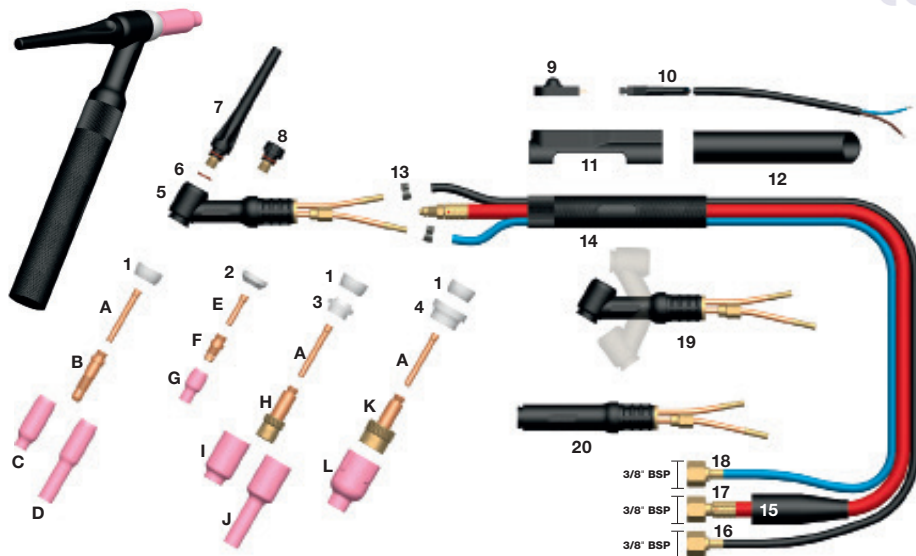

## Water Cooled TIG Welding Torch

350A DC, 260A AC @ 100% Duty Cycle, EN60974-7 .020"-5/32" / 0.5mm to 4.0mm Electrodes

Model	SSW denotes Switched and Sheathed
Stock Code	Description
WP18-12	TIG Torch x 12.5ft (3.8m) c/w Vinyl Power Cable
WP18-12R	TIG Torch x 12.5ft (3.8m) c/w Rubber Cable
WP18-12SSW	TIG Torch x 12.5ft (3.8m) c/w Vinyl Power Cable, SSW
WP18-12RSSW	TIG Torch x 12.5ft (3.8m) c/w Rubber Cable, SSW
WP18-25	TIG Torch x 25ft (7.6m) c/w Vinyl Power Cable
WP18-25R	TIG Torch x 25ft (7.6m) c/w Rubber Cable
WP18-25SSW	TIG Torch x 25ft (7.6m) c/w Vinyl Power Cable, SSW
WP18-25RSSW	TIG Torch x 25ft (7.6m) c/w Rubber Cable, SSW

Zipper Cover Options are also available, please suffix your torch stock code with a "Z" i.e. WP18-12Z or WP18-12SZ for Switch and zipper cover.

Collet	
Stock Code	Description
A 10N21	Collet .020"/0.5mm Bore
10N22	Collet .040"/1.0mm Bore
10N23	Collet 1/16"/1.6mm Bore
10N23M	Collet 5/64"/2.0mm Bore
10N24	Collet 3/32"/2.4mm Bore
10N25	Collet 1/8"/3.2mm Bore
54N20	Collet 5/32"/4.0mm Bore