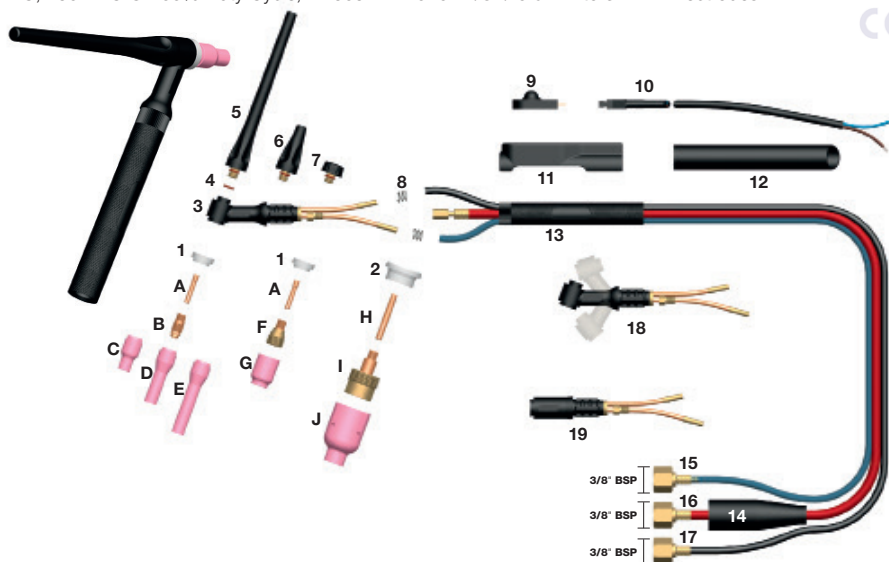

WP20

Water Cooled TIG Welding Torch

250A DC, 190A AC @ 100% Duty Cycle, EN60974-7 .020"-1/8" / 0.5mm to 3.2mm Electrodes

Model	SSW denotes Switched and Sheathed
Stock Code	Description
WP20-12	TIG Torch x 12.5ft (3.8m) c/w Vinyl Power Cable
WP20-12SSW	TIG Torch x 12.5ft (3.8m) c/w Vinyl Power Cable, SSW
WP20-25	TIG Torch x 25ft (7.6m) c/w Vinyl Power Cable
WP20-25SSW	TIG Torch x 25ft (7.6m) c/w Vinyl Power Cable, SSW

Alternative Torch Body	
Stock Code	Description
WP20FX-	TIG Torch with Flexi Head
WP20P-	TIG Torch with Pencil Head

For torch packages with alternative torch bodies please order with the above prefix.

For alternative cable terminations or to add a cable plug please refer to Pages 187 and 200.

Zipper Cover Options are also available, please suffix your torch stock code with a "Z" i.e. WP20-12Z or WP20-12SZ for Switch and zipper cover.

UPGRADE

Upgrade to our Ergonomic Eco-Grip® TIG torch

- Ergonomic handle reduces RSI and improves operator comfort
- An integrated ball joint offering improved flexibility and manoeuvrability
- New finger location added to the base of the handle offering greater comfort

Components

Stock Code	Description
1 598882	Cup Gasket
2 54N63-20	Insulator Large Diameter Gas Lens (Use with 18CG)
3 WP20	Torch Body including Cup Gasket
4 98W77	Back Cap 'O' Ring
5 41V24	Back Cap Long
6 41V35	Back Cap Medium
7 41V33	Back Cap Short
8 53N04	Wire Clamp
9 950	Microswitch Bulbous
NI 950F	Micro Switch Flat
10 950-40	Switch and Leads x 12.5ft (3.8m)
950-80	Switch and Leads x 25ft (7.6m)
11 RDZ0591	Small Snap-On Boot
NI 607664	Rubber Boot
12 609123	Neoprene Sheath x 12.5ft (3.8m)
609125	Neoprene Sheath x 25ft (7.6m)
13 105Z55	Handle
14 0315071	Insulation Boot
15 45V07	Vinyl Water Hose x 12.5ft (3.8m)
45V08	Vinyl Water Hose x 25ft (7.6m)
16 45V03	Power Cable x 12.5ft (3.8m) Vinyl
45V04	Power Cable x 25ft (7.6m) Vinyl
17 45V09	Vinyl Gas Hose x 12.5ft (3.8m)
45V10	Vinyl Gas Hose x 25ft (7.6m)
18 WP20FX	Torch Body Flexible
19 WP20P	Torch Body Pencil