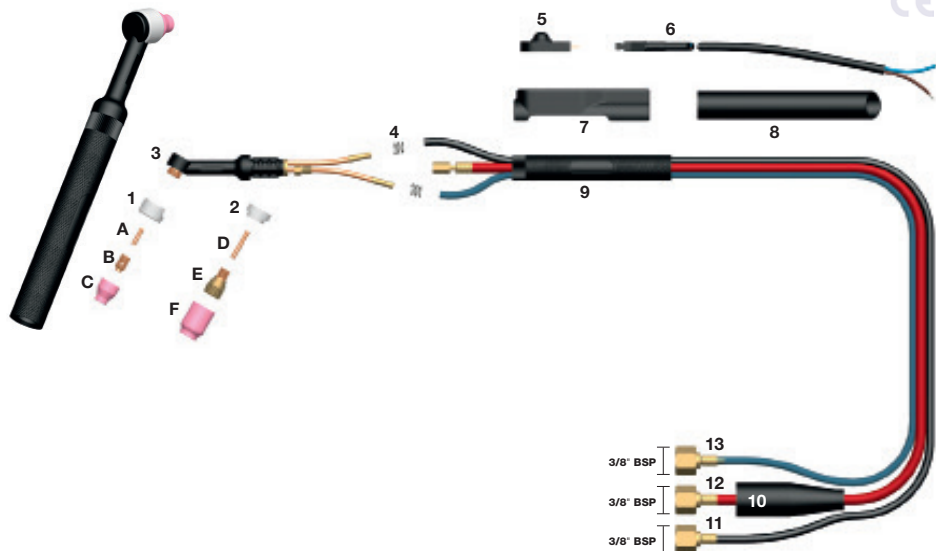

### Water Cooled TIG Welding Torch

180A DC, 135A AC @ 100% Duty Cycle, EN60974-7 .020"-3/32" / 0.5mm to 1.6mm Electrodes

#### Model

SSW denotes Switched and Sheathed

Stock Code	Description
WP24W-12	TIG Torch x 12.5ft (3.8m) c/w Vinyl Power Cable
WP24W12SSW	TIG Torch x 12ft (3.8m) c/w Vinyl Power Cable, SSW
WP24W-25	TIG Torch x 25ft (7.6m) c/w Vinyl Power Cable
WP24W-25SSW	TIG Torch x 25ft (7.6m) c/w Vinyl Power Cable, SSW

For alternative cable terminations or to add a cable plug please refer to Pages 187 and 200.

Zipper Cover Options are also available, please suffix your torch stock code with a "Z" i.e. WP24W-12Z or WP24W-12SZ for Switch and zipper cover.

**Components**

Stock Code	Description
1 53N22	Standard Cup Gasket
2 53N66	Gas Lens Insulator (Use with 18CG)
3 WP24W	Torch Body including Cup Gasket
4 53N04	Wire Clamp
5 950	Microswitch Bulbous
NI 950F	Micro Switch Flat
6 950-40	Switch and Leads x 12.5ft (3.8m)
950-80	Switch and Leads x 25ft (7.6m)
7 RDZ0591	Small Snap-On Boot
NI 607664	Rubber Boot
8 609123	Neoprene Sheath x 12.5ft (3.8m)
609125	Neoprene Sheath x 25ft (7.6m)
9 105Z55	Handle
10 0315071	Insulation Boot
11 45V09	Vinyl Gas Hose x 12.5ft (3.8m)
45V10	Vinyl Gas Hose x 25ft (7.6m)
12 45V03	Power Cable x 12.5ft (3.8m) Vinyl
45V04	Power Cable x 25ft (7.6m) Vinyl
13 45V07	Vinyl Water Hose x 12.5ft (3.8m)
45V08	Vinyl Water Hose x 25ft (7.6m)