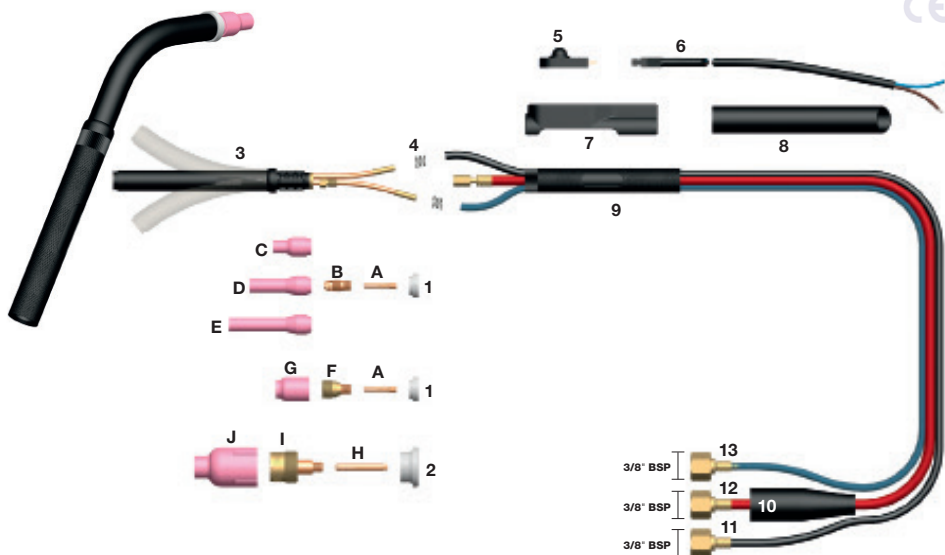

WP25

Water Cooled TIG Welding Torch

200A DC, 150A AC @ 100% Duty Cycle, EN60974-7 .020"-1/8" / 0.5mm to 3.2mm Electrodes

Model	SSW denotes Switched and Sheathed
Stock Code	Description
WP25-12	TIG Torch x 12.5ft (3.8m) c/w Vinyl Power Cable
WP25-12SSW	TIG Torch x 12.5ft (3.8m) c/w Vinyl Power Cable, SSW
WP25-25	TIG Torch x 25ft (7.6m) c/w Vinyl Power Cable
WP25-25SSW	TIG Torch x 25ft (7.6m) c/w Vinyl Power Cable, SSW

For alternative cable terminations or to add a cable plug please refer to Pages 187 and 200.

Zipper Cover Options are also available, please suffix your torch stock code with a "Z" i.e. WP25-12Z or WP25-12SZ for Switch and zipper cover.

UPGRADE

Why not upgrade to the Ergonomically Superior **Pro-Grip® TIG torch?**

- Integrated Dual Soft Grips
- Plug and Play Technology
- Switches can be changed within 5 seconds
- 6 different switch options to suit all applications
- Designed registered

Components

Stock Code	Description
1 53N22	Standard Cup Gasket
2 54N63-20	Insulator Large Diameter Gas Lens (Use with 18CG)
3 WP25	Torch Body including Cup Gasket
4 53N04	Wire Clamp
5 950	Microswitch Bulbous
NI 950F	Micro Switch Flat
6 950-40	Switch and Leads x 12.5ft (3.8m)
950-80	Switch and Leads x 25ft (7.6m)
7 RDZ0591	Small Snap-On Boot
NI 607664	Rubber Boot
8 609123	Neoprene Sheath x 12.5ft (3.8m)
609125	Neoprene Sheath x 25ft (7.6m)
9 105Z55	Handle
10 0315071	Insulation Boot
11 45V09	Vinyl Gas Hose x 12.5ft (3.8m)
45V10	Vinyl Gas Hose x 25ft (7.6m)
12 45V03	Power Cable x 12.5ft (3.8m) Vinyl
45V04	Power Cable x 25ft (7.6m) Vinyl
13 45V07	Vinyl Water Hose x 12.5ft (3.8m)
45V08	Vinyl Water Hose x 25ft (7.6m)